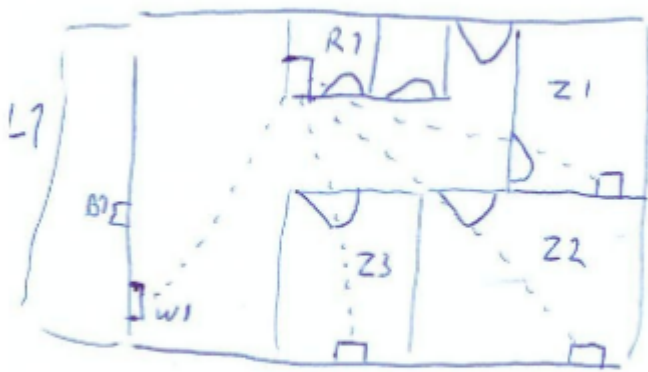

# Location

- R1 : Reduit → Central Rack
- Z1 : Room 1 → 12 Fiber + 1 Cab 7
- Z2 : Room 2 → 14 Fiber + 1 Cab 7
- Z3 : Room 3 → 12 Fiber + ~~1 Cab 7~~
- W1 : Living room → 12 Fiber + 7 Cab 7
- B1 : Balcony → Cab 7

- A1 : Attic 1 → 12 Fiber
- A2 : Attic 2 → 12 Fiber
- 24.1 : Room 4 → 1 Cab 7
- 24.2 : Room 4 → Cab 7

Revision #2

Created 2020-11-26 03:59:05 UTC by Bodo

Updated 2020-11-26 07:23:15 UTC by Bodo